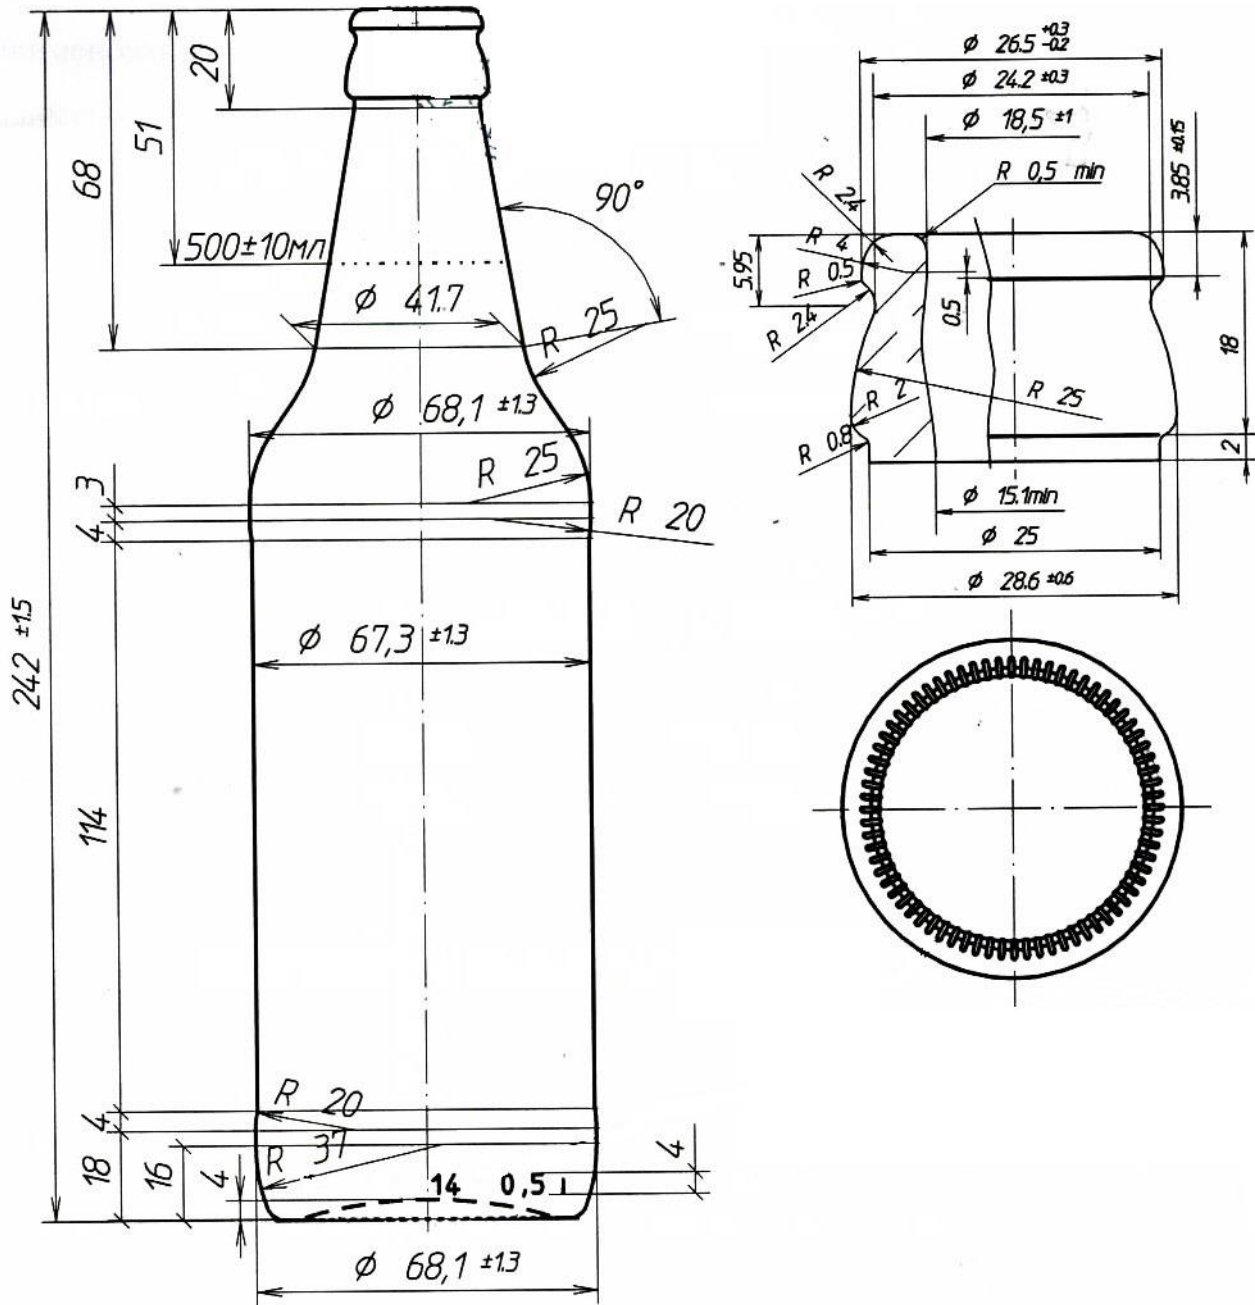

alevgor glass

Beer A 500 ml

Code	4000
Capacity	500 ml
Weight	275 g
Units per pallet	2176